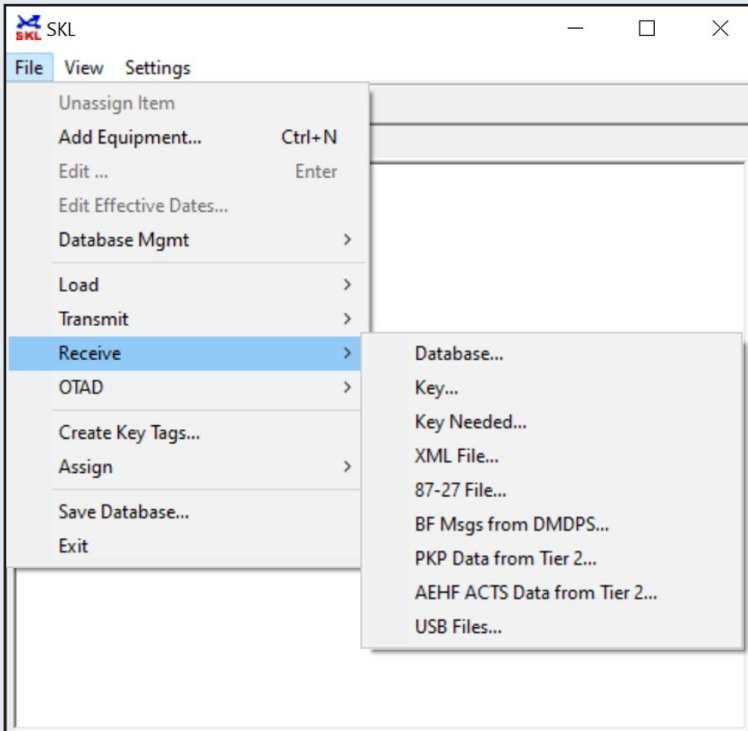

# Simulated Key Loader (SimKL) Desktop

**WebSec's SimKL™ Desktop is a Windows-based simulator that mimics the functionality of the Simple Key Loader (SKL) User Application Software (UAS)**

- Simulates Key loading and Key receiving
- Simulates filling TrKEKs
- Simulates loading to all ECUs supported by SKL, including IFF Mode 5 & GPS/SAASM ECUs
- Uses unclassified test vectors
- Customizable for specific use cases
- Can be utilized by helpdesk personnel, and as a training & troubleshooting tool